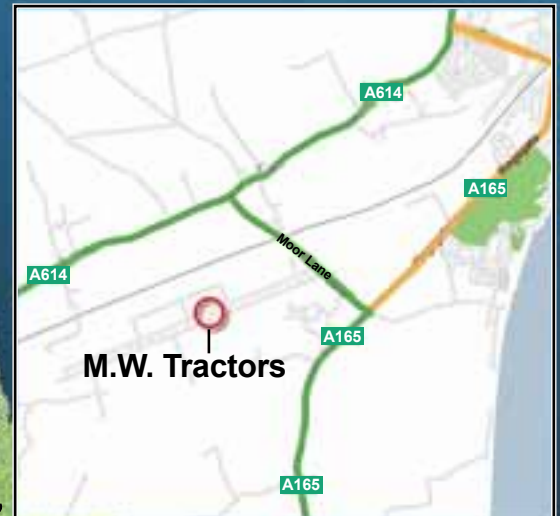

Travelling from - Birmingham

Make your way to the M42 North
M42 North leading to A42 North
A42 North join the M1 North
M1 North to junction 32 - M18 North
M18 North to junction 7 - M62 East
M62 East to junction 37 - Howden
Take A614 to Bridlington
1 mile before Bridlington take a right at the roundabout onto Moor Lane/Bridlington Bay Road and follow the road to Carnaby industrial Estate.

Travelling from - Manchester

Make your way to the M62
M62 East to junction 37 - Howden
Take A614 to Bridlington
1 mile before Bridlington take a right at the roundabout onto Moor Lane/Bridlington Bay Road and follow the road to Carnaby industrial Estate.

Travelling from - Newcastle

(New Service, Daily direct flight to Newcastle International Airport from Dubai)
Take A696 South, Heading for Newcastle
Join - A1 South
A1 South to junction 45 - A64
A64 to York Ring Road
Then take the A166 leading to A614 to Bridlington
1 mile before Bridlington take a right at the roundabout onto Moor Lane/Bridlington Bay Road and follow the road to Carnaby industrial Estate.

M.W. Tractors
Lancaster Road,
Carnaby Industrial Estate,
Bridlington
East Yorkshire,
YO15 3QY
United Kingdom

Tel: +44 (0) 1262 679639
Fax: +44 (0) 1262 677540

sales@mwtractors.com