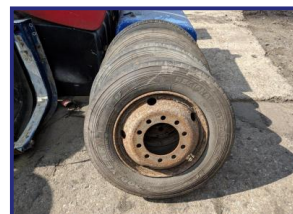

## 4 X Low Boy Trailer Axle Tyres 215/75 R 17.5

**£POA**

Tyre Makes: 3 X Goodyear 1 X Dunlop Approx 60% - 70% Tread Please Call for Details

| Product Details      |  |
|----------------------|--|
| <b>Category/Type</b> | <b>Parts</b>                                 |
| <b>Make/Model</b>    | 4 X Low Boy Trailer Axle Tyres 215/75 R 17.5 |
| <b>Year</b>          | -  |
| <b>Mileage</b>       | -  |
| <b>Stock Ref</b>     | TRUACC-0217                                  |