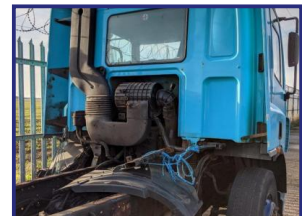

Lancaster Road, Carnaby Industrial Estate, Bridlington, East Yorkshire, YO15 3QY, UK

Truck Dismantling & CKD | Truck Engines & Truck Spare Parts | FCL-LCL Container Loading & Shipping

DAF CF75

£POA

2002 CF75.310 trucks for export. This 2002 CF75.310 truck is also available for dismantling & parts salvage.