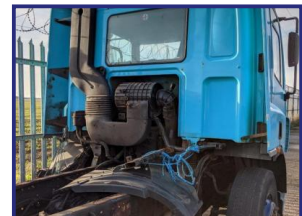

Lancaster Road, Carnaby Industrial Estate, Bridlington, East Yorkshire, YO15 3QY, UK

Truck Dismantling & CKD | Truck Engines & Truck Spare Parts | FCL-LCL Container Loading & Shipping

DAF CF75.310

£POA

2002 CF75.310 trucks for export. This 2002 CF75.310 truck is also available for dismantling & parts salvage.

Product Details			
Category/Type:	Trucks & Plant	Function:	Chassis Cab
Make/Model:	DAF CF75.310	Transmission:	Manual
BHP:	-	Axle Config:	4X2 Air
Year:	2002	Cab Type:	Day Cab
Mileage:	-	Stock Ref:	DAF-B-0219