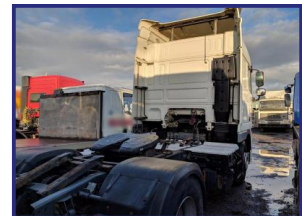

# M W TRACTORS

WORLDWIDE EXPORTERS OF TRUCKS & PARTS

Lancaster Road, Carnaby Industrial Estate, Bridlington, East Yorkshire, YO15 3QY, UK

Truck Dismantling & CKD | Truck Engines & Truck Spare Parts | FCL-LCL Container Loading & Shipping

## DAF FT XF105.410

**£4,950.00**

2009 DAF FT XF105.410 tractor unit trucks for export. This 2009 DAF FT XF105.410 tractor unit truck is also available for dismantling & parts salvage.

Product Details			
<b>Category/Type:</b>	Trucks & Plant	<b>Function:</b>	Artic
<b>Make/Model:</b>	DAF FT XF105.410	<b>Transmission:</b>	Automatic
<b>Year:</b>	2009	<b>Axle Config:</b>	4X2 Air
<b>Mileage:</b>	921768	<b>Cab Type:</b>	Double Sleeper
<b>Stock Ref:</b>	DAF-B-0213		