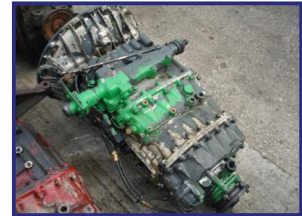

Lancaster Road, Carnaby Industrial Estate, Bridlington, East Yorkshire, YO15 3QY, UK

Truck Dismantling & CKD | Truck Engines & Truck Spare Parts | FCL-LCL Container Loading & Shipping

Eaton 9 Speed

£POA

Choice of Eaton Gearboxes (9 Speed) Gearbox Types Available: 6109 8209

Product Details	
Category/Type	Gearboxes
Make/Model	Eaton 9 Speed
Year	-
Mileage	-
Stock Ref	EATGEA-0203

Tel: +44 (0)1262 679639 | Email: sales@mwtractors.com | Fax: +44 (0)1262 677540

www.mwtractors.com