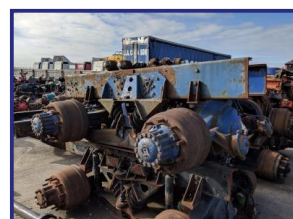

Lancaster Road, Carnaby Industrial Estate, Bridlington, East Yorkshire, YO15 3QY, UK

Truck Dismantling & CKD | Truck Engines & Truck Spare Parts | FCL-LCL Container Loading & Shipping

## Foden Rockwell Bogie on drum brakes

**£1,500.00**

Foden Rockwell Bogie on drum brakes Model: 153E Ratio: 1/410

Product Details		
<b>Category/Type:</b>	Axles	<b>Function:</b> -
<b>Make/Model:</b>	Foden Rockwell Bogie on drum brakes	<b>Transmission:</b> -
<b>Year:</b>	-	<b>Axle Config:</b> -
<b>Mileage:</b>	-	<b>Cab Type:</b> -
<b>Stock Ref:</b>	OTHAXL-0203	