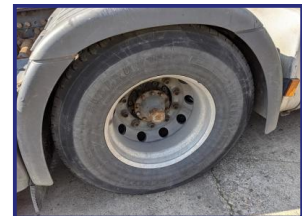

Lancaster Road, Carnaby Industrial Estate, Bridlington, East Yorkshire, YO15 3QY, UK

Truck Dismantling & CKD | Truck Engines & Truck Spare Parts | FCL-LCL Container Loading & Shipping

Full set of Scania alloy wheels 315/80 R 22.5

£1,250.00

Full set of Scania alloy wheels 315/80 R 22.5 from a 2010 Scania (8 in total) Front Tyres: 50-60 % Tread Rear Tyres: 20-30% Tread

Product Details			
Category/Type:	Parts	Function:	-
Make/Model:	Scania alloy wheels 315/80 R 22.5	Transmission:	-
BHP:	-	Axle Config:	-
Year:	-	Cab Type:	-
Mileage:	-	Stock Ref:	TRUACC-0244