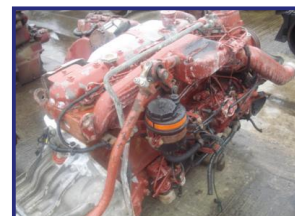

Lancaster Road, Carnaby Industrial Estate, Bridlington, East Yorkshire, YO15 3QY, UK

Truck Dismantling & CKD | Truck Engines & Truck Spare Parts | FCL-LCL Container Loading & Shipping

Iveco Ford Cargo

£POA

Iveco Ford Cargo Engines & Gearboxes M. W. Tractors Regularly Supply A Range Of Iveco Ford Cargo Engines & Gearboxes. 6 CYL, TURBO, INTERCOOLER/NON-INTERCOOLED ENGINES & 5/6 SPEED GEARBOXES 143 BHP (8060 LTC) ENGINE 177 BHP (8060 TC) ENGINE 227 BHP (8060 TCA) ENGINE All of our Iveco Ford Cargo Engines & Gearboxes are visually inspected (and tested if possible) by trained individuals prior to dispatch.