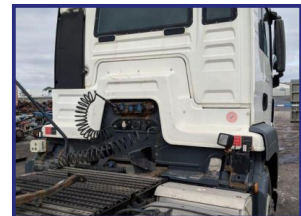

Lancaster Road, Carnaby Industrial Estate, Bridlington, East Yorkshire, YO15 3QY, UK

Truck Dismantling & CKD | Truck Engines & Truck Spare Parts | FCL-LCL Container Loading & Shipping

## MAN TGS 24.440

### £POA

2012 MAN TGS 24.440 tractor unit trucks for export. This 2012 MAN TGS 24.440 tractor unit truck is also available for dismantling & parts salvage

Product Details	
<b>Category/Type</b>	<b>Trucks &amp; Plant</b>
<b>Make/Model</b>	<b>MAN TGS 24.440</b>
<b>Year</b>	<b>2012</b>
<b>Mileage</b>	<b>-</b>
<b>Stock Ref</b>	<b>MAN-B-0212</b>