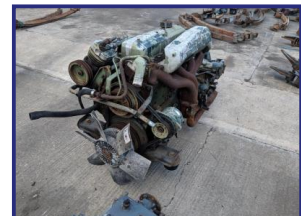

Lancaster Road, Carnaby Industrial Estate, Bridlington, East Yorkshire, YO15 3QY, UK

Truck Dismantling & CKD | Truck Engines & Truck Spare Parts | FCL-LCL Container Loading & Shipping

## Mercedes 814 OM 366 Engine & Gearbox

### £POA

Mercedes 814 OM 366 Engine & Gearbox. Rest of engine set also available. Please contact us for more information.

Product Details			
<b>Category/Type:</b>	Engines	<b>Function:</b>	-
<b>Make/Model:</b>	Mercedes 814 OM 366 Engine & Gearbox	<b>Transmission:</b>	-
<b>BHP:</b>	-	<b>Axle Config:</b>	-
<b>Year:</b>	-	<b>Cab Type:</b>	-
<b>Mileage:</b>	-	<b>Stock Ref:</b>	MERENG-0214