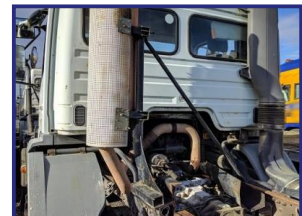

Lancaster Road, Carnaby Industrial Estate, Bridlington, East Yorkshire, YO15 3QY, UK

Truck Dismantling & CKD | Truck Engines & Truck Spare Parts | FCL-LCL Container Loading & Shipping

## Mercedes Atego 2628B

### £POA

2002 Mercedes Atego 2628B trucks for export. This 2002 Mercedes Atego 2628B truck is also available for dismantling & parts salvage.

| Product Details      |                             |
|----------------------|-----------------------------|
| <b>Category/Type</b> | <b>Trucks &amp; Plant</b>   |
| <b>Make/Model</b>    | <b>Mercedes Atego 2628B</b> |
| <b>Year</b>          | <b>2002</b>                 |
| <b>Mileage</b>       | <b>-</b>                    |
| <b>Stock Ref</b>     | <b>MER-B-0245</b>           |