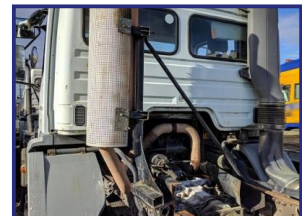

Lancaster Road, Carnaby Industrial Estate, Bridlington, East Yorkshire, YO15 3QY, UK

Truck Dismantling & CKD | Truck Engines & Truck Spare Parts | FCL-LCL Container Loading & Shipping

Mercedes Atego 2628B

£7,950.00

2002 Mercedes Atego 2628B trucks for export. This 2002 Mercedes Atego 2628B truck is also available for dismantling & parts salvage.

Product Details	
Category/Type	Trucks & Plant
Make/Model	Mercedes Atego 2628B
Year	2002
Mileage	-
Stock Ref	MER-B-0245