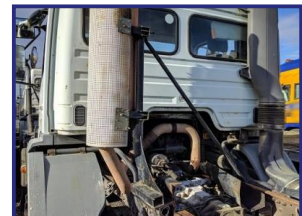

Lancaster Road, Carnaby Industrial Estate, Bridlington, East Yorkshire, YO15 3QY, UK

Truck Dismantling & CKD | Truck Engines & Truck Spare Parts | FCL-LCL Container Loading & Shipping

Mercedes Atego 2628B

£POA

2002 Mercedes Atego 2628B trucks for export. This 2002 Mercedes Atego 2628B truck is also available for dismantling & parts salvage.

Product Details	
Category/Type	Trucks & Plant
Make/Model	Mercedes Atego 2628B
Year	2002
Mileage	-
Stock Ref	MER-B-0245