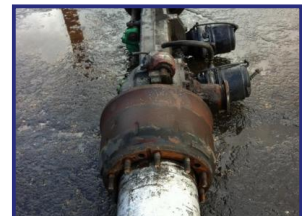

Lancaster Road, Carnaby Industrial Estate, Bridlington, East Yorkshire, YO15 3QY, UK

Truck Dismantling & CKD | Truck Engines & Truck Spare Parts | FCL-LCL Container Loading & Shipping

Mercedes Hub Reduction Bus Axles

£POA

Mercedes Hub Reduction Bus Axles For Export & For Breaking Choice of Axles Available.

Product Details	
Category/Type	Axles
Make/Model	Mercedes Hub Reduction Bus Axles
Year	-
Mileage	-
Stock Ref	MERAXL-0204