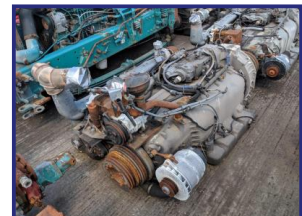

Lancaster Road, Carnaby Industrial Estate, Bridlington, East Yorkshire, YO15 3QY, UK

Truck Dismantling & CKD | Truck Engines & Truck Spare Parts | FCL-LCL Container Loading & Shipping

Mercedes OM 447 HLA Bus Engine

£POA

Mercedes OM 447 HLA Bus Engine Straight 6 Turbo. Please contact us for more information.

Product Details	
Category/Type	Engines
Make/Model	Mercedes OM 447 HLA Bus Engine
Year	-
Mileage	-
Stock Ref	MERENG-0209