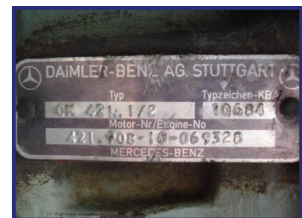

Lancaster Road, Carnaby Industrial Estate, Bridlington, East Yorkshire, YO15 3QY, UK

Truck Dismantling & CKD | Truck Engines & Truck Spare Parts | FCL-LCL Container Loading & Shipping

### £POA

Mercedes V6 Bus Engines M. W. Tractors Regularly Supply A Range Of Mercedes V6 Bus Engines. 220 bhp Manual Engine Type (OM421) All of our Mercedes V6 Bus Engines are visually inspected (and tested if possible) by trained individuals prior to dispatch.