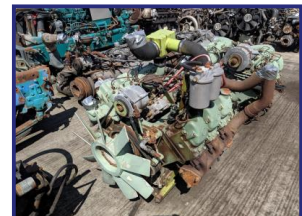

Lancaster Road, Carnaby Industrial Estate, Bridlington, East Yorkshire, YO15 3QY, UK

Truck Dismantling & CKD | Truck Engines & Truck Spare Parts | FCL-LCL Container Loading & Shipping

Mercedes V6 OM 421.1/2 Combine Harvester Engine

£POA

Mercedes V6 OM 421.1/2 Combine Harvester Engine (Non Turbo). Please Contact us for more details.

Product Details	
Category/Type	Engines
Make/Model	Mercedes V6 OM 421.1/2 Combine Harvester Engine
Year	-
Mileage	-
Stock Ref	MERENG-0206