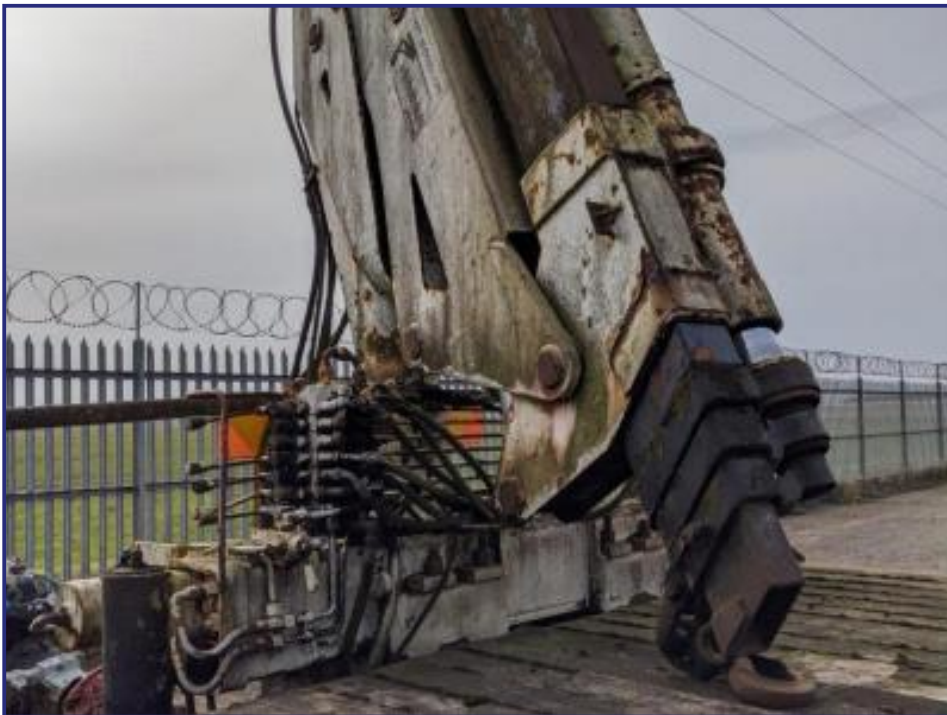

Lancaster Road, Carnaby Industrial Estate, Bridlington, East Yorkshire, YO15 3QY, UK

Truck Dismantling & CKD | Truck Engines & Truck Spare Parts | FCL-LCL Container Loading & Shipping

PESCI 20TM Machinery Moving Crane

£3,000.00

PESCI 20TM MACHINERY MOVING CRANE

Product Details			
Category/Type:	Parts	Function:	-
Make/Model:	PESCO 20TM Machinery Moving Crane	Transmission:	-
BHP:	-	Axle Config:	-
Year:	-	Cab Type:	-
Mileage:	-	Stock Ref:	TRUACC-0237