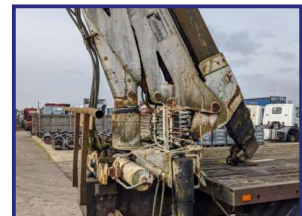

Lancaster Road, Carnaby Industrial Estate, Bridlington, East Yorkshire, YO15 3QY, UK

Truck Dismantling & CKD | Truck Engines & Truck Spare Parts | FCL-LCL Container Loading & Shipping

PESCI 20TM Machinery Moving Crane

£3,000.00

PESCI 20TM MACHINERY MOVING CRANE

Product Details			
Category/Type:	Parts	Function:	-
Make/Model:	PESCO 20TM Machinery Moving Crane	Transmission:	-
BHP:	-	Axle Config:	-
Year:	-	Cab Type:	-
Mileage:	-	Stock Ref:	TRUACC-0237