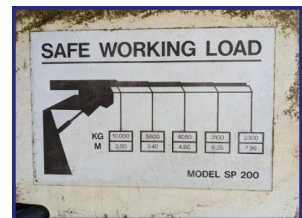

£3,000.00

PESCI 20TM MACHINERY MOVING CRANE

Product Details			
Category/Type:	Parts	Function:	-
Make/Model:	PESCO 20TM Machinery Moving Crane	Transmission:	-
BHP:	-	Axle Config:	-
Year:	-	Cab Type:	-
Mileage:	-	Stock Ref:	TRUACC-0237