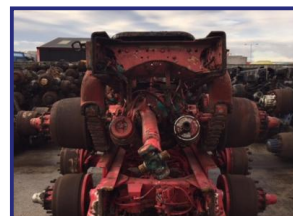

Lancaster Road, Carnaby Industrial Estate, Bridlington, East Yorkshire, YO15 3QY, UK

Truck Dismantling & CKD | Truck Engines & Truck Spare Parts | FCL-LCL Container Loading & Shipping

Scania 93/113

£POA

Scania 93/113 Rear Lift Axle Assy REMOVED FROM SCANIA 93/113 TRACTOR UNITS & RIGID TRUCKS

Product Details	
Category/Type	Axles
Make/Model	Scania 93/113
Year	-
Mileage	-
Stock Ref	SCALAA-0201

Tel: +44 (0)1262 679639 | Email: sales@mwtractors.com | Fax: +44 (0)1262 677540

www.mwtractors.com