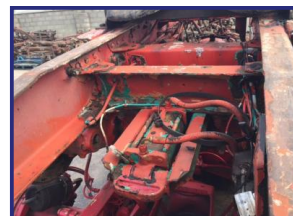

Lancaster Road, Carnaby Industrial Estate, Bridlington, East Yorkshire, YO15 3QY, UK

Truck Dismantling & CKD | Truck Engines & Truck Spare Parts | FCL-LCL Container Loading & Shipping

Scania 93/113

£POA

Scania 93/113 Rear Lift Axle Assy REMOVED FROM SCANIA 93/113 TRACTOR UNITS & RIGID TRUCKS

Product Details	
Category/Type	Axles
Make/Model	Scania 93/113
Year	-
Mileage	-
Stock Ref	SCALAA-0201

Tel: +44 (0)1262 679639 | Email: sales@mwtractors.com | Fax: +44 (0)1262 677540

www.mwtractors.com