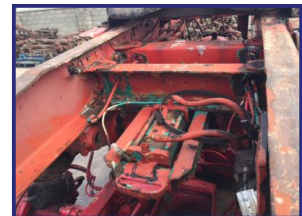

Lancaster Road, Carnaby Industrial Estate, Bridlington, East Yorkshire, YO15 3QY, UK

Truck Dismantling & CKD | Truck Engines & Truck Spare Parts | FCL-LCL Container Loading & Shipping

## Scania 93/113

**£POA**

Scania 93/113 Rear Lift Axle Assy REMOVED FROM SCANIA 93/113 TRACTOR UNITS & RIGID TRUCKS

Product Details	
<b>Category/Type</b>	<b>Axles</b>
<b>Make/Model</b>	<b>Scania 93/113</b>
<b>Year</b>	-
<b>Mileage</b>	-
<b>Stock Ref</b>	<b>SCALAA-0201</b>