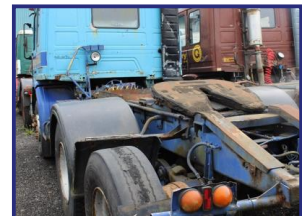

Lancaster Road, Carnaby Industrial Estate, Bridlington, East Yorkshire, YO15 3QY, UK

Truck Dismantling & CKD | Truck Engines & Truck Spare Parts | FCL-LCL Container Loading & Shipping

Scania P112M

£POA

Breaking Scania P112M tractor unit trucks for export This Scania P112M truck is also available for dismantling & parts salvage.

Product Details	
Category/Type	Trucks & Plant
Make/Model	Scania P112M
Year	-
Mileage	131091
Stock Ref	SCA-B-0208

Tel: +44 (0)1262 679639 | Email: sales@mwtractors.com | Fax: +44 (0)1262 677540

www.mwtractors.com