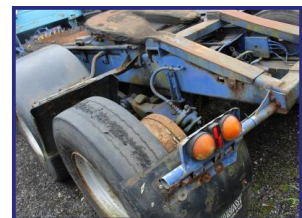

Lancaster Road, Carnaby Industrial Estate, Bridlington, East Yorkshire, YO15 3QY, UK

Truck Dismantling & CKD | Truck Engines & Truck Spare Parts | FCL-LCL Container Loading & Shipping

Scania P112M

£POA

Breaking Scania P112M tractor unit trucks for export This Scania P112M truck is also available for dismantling & parts salvage.

Product Details	
Category/Type	Trucks & Plant
Make/Model	Scania P112M
Year	-
Mileage	131091
Stock Ref	SCA-B-0208

Tel: +44 (0)1262 679639 | Email: sales@mwtractors.com | Fax: +44 (0)1262 677540

www.mwtractors.com