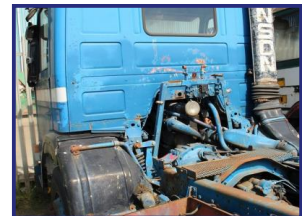

M W TRACTORS

WORLDWIDE TRUCK & PLANT EXPORTERS

Lancaster Road, Carnaby Industrial Estate, Bridlington, East Yorkshire, YO15 3QY, UK

Truck Dismantling & CKD | Truck Engines & Truck Spare Parts | FCL-LCL Container Loading & Shipping

Scania P82

£POA

Breaking Scania P82 tractor unit trucks for export This Scania P82 truck is also available for dismantling & parts salvage.

| Product Details | |
|----------------------|---------------------------|
| Category/Type | Trucks & Plant |
| Make/Model | Scania P82 |
| Year | 1985 |
| Mileage | 69018 |
| Stock Ref | SCA-B-0206 |