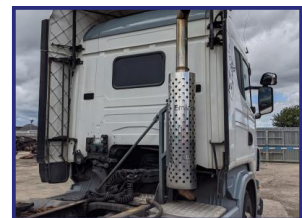

Lancaster Road, Carnaby Industrial Estate, Bridlington, East Yorkshire, YO15 3QY, UK

Truck Dismantling & CKD | Truck Engines & Truck Spare Parts | FCL-LCL Container Loading & Shipping

Scania R

£POA

2010 Scania R480 tractor unit trucks for export. This 2010 Scania R480 tractor unit truck is also available for dismantling & parts salvage.

Product Details			
Category/Type:	Trucks & Plant	Function:	Artic
Make/Model:	Scania R	Transmission:	Manual
BHP:	480	Axle Config:	6X2
Year:	2010	Cab Type:	Double Sleeper
Mileage:	617590	Stock Ref:	SCA-B-0233