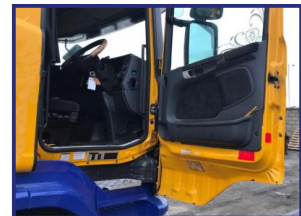

Lancaster Road, Carnaby Industrial Estate, Bridlington, East Yorkshire, YO15 3QY, UK

Truck Dismantling & CKD | Truck Engines & Truck Spare Parts | FCL-LCL Container Loading & Shipping

Scania R480

£POA

2009 Scania R480 tractor unit trucks for export. This 2009 Scania R480 tractor unit truck is also available for dismantling & parts salvage.