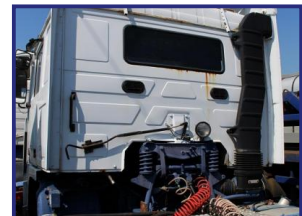

Lancaster Road, Carnaby Industrial Estate, Bridlington, East Yorkshire, YO15 3QY, UK

Truck Dismantling & CKD | Truck Engines & Truck Spare Parts | FCL-LCL Container Loading & Shipping

Vintage Volvo F10

£POA

1989 Vintage Volvo F10 tractor unit trucks for export. This 1989 Volvo F10 tractor unit truck is also available for dismantling & parts salvage.

Product Details			
Category/Type:	Trucks & Plant	Function:	Artic
Make/Model:	Vintage Volvo F10	Transmission:	Manual
BHP:	-	Axle Config:	4X2
Year:	1989	Cab Type:	Sleeper
Mileage:	21517	Stock Ref:	VOL-B-0240