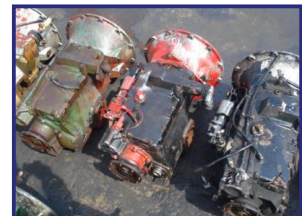

Lancaster Road, Carnaby Industrial Estate, Bridlington, East Yorkshire, YO15 3QY, UK

Truck Dismantling & CKD | Truck Engines & Truck Spare Parts | FCL-LCL Container Loading & Shipping

## Volvo 5 Speed

**£POA**

Choice of Volvo Gearboxes (5 Speed) (R5) TYPE

Product Details	
<b>Category/Type</b>	<b>Gearboxes</b>
<b>Make/Model</b>	<b>Volvo 5 Speed</b>
<b>Year</b>	-
<b>Mileage</b>	-
<b>Stock Ref</b>	<b>VOLGEA-0203</b>