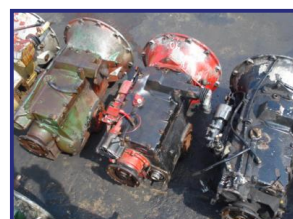

Lancaster Road, Carnaby Industrial Estate, Bridlington, East Yorkshire, YO15 3QY, UK

Truck Dismantling & CKD | Truck Engines & Truck Spare Parts | FCL-LCL Container Loading & Shipping

## Volvo 5 Speed

**£POA**

Choice of Volvo Gearboxes (5 Speed) (R5) TYPE

Product Details	
<b>Category/Type</b>	<b>Gearboxes</b>
<b>Make/Model</b>	<b>Volvo 5 Speed</b>
<b>Year</b>	-
<b>Mileage</b>	-
<b>Stock Ref</b>	<b>VOLGEA-0203</b>