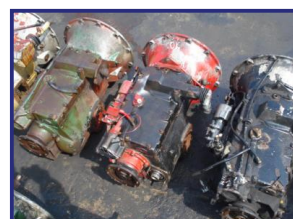

Lancaster Road, Carnaby Industrial Estate, Bridlington, East Yorkshire, YO15 3QY, UK

Truck Dismantling & CKD | Truck Engines & Truck Spare Parts | FCL-LCL Container Loading & Shipping

Volvo 5 Speed

£POA

Choice of Volvo Gearboxes (5 Speed) (R5) TYPE

Product Details	
Category/Type	Gearboxes
Make/Model	Volvo 5 Speed
Year	-
Mileage	-
Stock Ref	VOLGEA-0203

Tel: +44 (0)1262 679639 | Email: sales@mwtractors.com | Fax: +44 (0)1262 677540

www.mwtractors.com