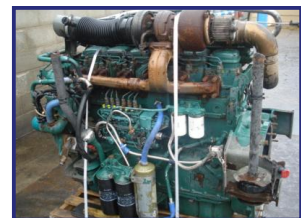

Lancaster Road, Carnaby Industrial Estate, Bridlington, East Yorkshire, YO15 3QY, UK

Truck Dismantling & CKD | Truck Engines & Truck Spare Parts | FCL-LCL Container Loading & Shipping

Volvo D10

£POA

M.W. Tractors Regularly Supply A Range Of Volvo D10 Engines. 6 CYLINDER 9600cc TURBO DIESEL AFTER COOLER All of our Volvo D10 Engines are visually inspected (and tested if possible) by trained individuals prior to dispatch.