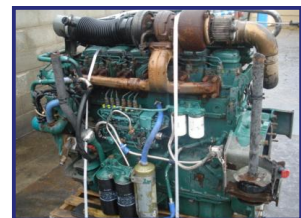

### £POA

M.W. Tractors Regularly Supply A Range Of Volvo D10 Engines. 6 CYLINDER 9600cc TURBO DIESEL AFTER COOLER All of our Volvo D10 Engines are visually inspected (and tested if possible) by trained individuals prior to dispatch.