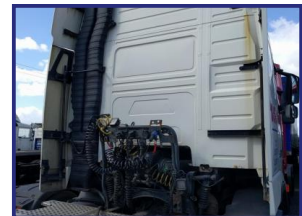

Lancaster Road, Carnaby Industrial Estate, Bridlington, East Yorkshire, YO15 3QY, UK

Truck Dismantling & CKD | Truck Engines & Truck Spare Parts | FCL-LCL Container Loading & Shipping

Volvo FH

£POA

2006 Volvo FH.480 tractor unit trucks for export This 2006 Volvo FH.480 tractor unit is also available for dismantling & parts salvage.