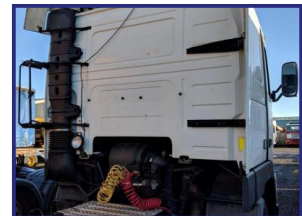

Lancaster Road, Carnaby Industrial Estate, Bridlington, East Yorkshire, YO15 3QY, UK

Truck Dismantling & CKD | Truck Engines & Truck Spare Parts | FCL-LCL Container Loading & Shipping

### £POA

1995 Volvo FH12 tractor unit trucks for export. This 1995 Volvo FH12 tractor unit truck is also available for dismantling & parts salvage.

Product Details	
<b>Category/Type</b>	<b>Trucks &amp; Plant</b>
<b>Make/Model</b>	<b>Volvo FH12</b>
<b>Year</b>	<b>1995</b>
<b>Mileage</b>	<b>565432</b>
<b>Stock Ref</b>	<b>VOL-B-0356</b>