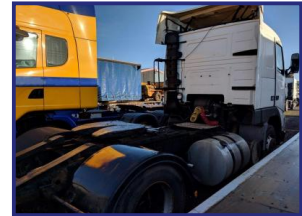

Lancaster Road, Carnaby Industrial Estate, Bridlington, East Yorkshire, YO15 3QY, UK

Truck Dismantling & CKD | Truck Engines & Truck Spare Parts | FCL-LCL Container Loading & Shipping

### £POA

1995 Volvo FH12 tractor unit trucks for export. This 1995 Volvo FH12 tractor unit truck is also available for dismantling & parts salvage.

Product Details	
<b>Category/Type</b>	<b>Trucks &amp; Plant</b>
<b>Make/Model</b>	<b>Volvo FH12</b>
<b>Year</b>	<b>1995</b>
<b>Mileage</b>	<b>565432</b>
<b>Stock Ref</b>	<b>VOL-B-0356</b>