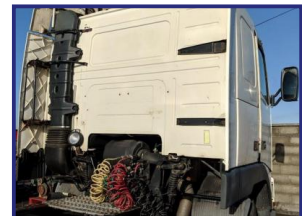

Lancaster Road, Carnaby Industrial Estate, Bridlington, East Yorkshire, YO15 3QY, UK

Truck Dismantling & CKD | Truck Engines & Truck Spare Parts | FCL-LCL Container Loading & Shipping

Volvo FH12

£POA

1995 Volvo FH12 tractor unit trucks for export. This 1995 Volvo FH12 tractor unit truck is also available for dismantling & parts salvage.