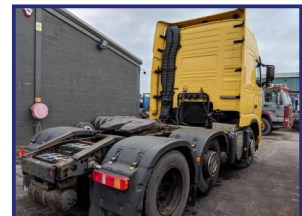

Lancaster Road, Carnaby Industrial Estate, Bridlington, East Yorkshire, YO15 3QY, UK

Truck Dismantling & CKD | Truck Engines & Truck Spare Parts | FCL-LCL Container Loading & Shipping

### £POA

2007 Volvo FH.480 tractor unit trucks for export. This 2007 Volvo FH.480 tractor unit truck is also available for dismantling & parts salvage.

Product Details	
<b>Category/Type</b>	<b>Trucks &amp; Plant</b>
<b>Make/Model</b>	<b>Volvo FH.480</b>
<b>Year</b>	<b>2007</b>
<b>Mileage</b>	<b>944258</b>
<b>Stock Ref</b>	<b>VOL-B-0369</b>