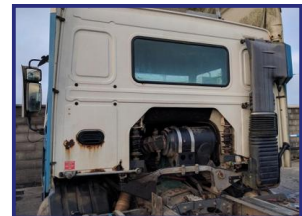

# M W TRACTORS

WORLDWIDE EXPORTERS OF TRUCKS & PARTS

Lancaster Road, Carnaby Industrial Estate, Bridlington, East Yorkshire, YO15 3QY, UK

Truck Dismantling & CKD | Truck Engines & Truck Spare Parts | FCL-LCL Container Loading & Shipping

## Volvo FL10.320

### £POA

1998 Volvo FL10 trucks for export This 1998 Volvo FL10 tractor unit is also available for dismantling & parts salvage.

Product Details	
<b>Category/Type</b>	<b>Trucks &amp; Plant</b>
<b>Make/Model</b>	<b>Volvo FL10.320</b>
<b>Year</b>	<b>1998</b>
<b>Mileage</b>	<b>324718</b>
<b>Stock Ref</b>	<b>VOL-B-0301</b>