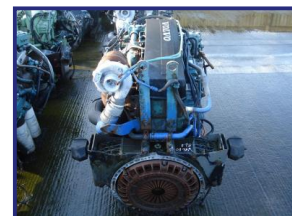

M W TRACTORS

WORLDWIDE TRUCK & PLANT EXPORTERS

Lancaster Road, Carnaby Industrial Estate, Bridlington, East Yorkshire, YO15 3QY, UK

Truck Dismantling & CKD | Truck Engines & Truck Spare Parts | FCL-LCL Container Loading & Shipping

Volvo FL6 / D6 / TD63 & TD61

£POA

Volvo FL6 – D6, TD63 and TD61 Engines M. W. Tractors Regularly Supply A Range Of Volvo FL6 – D6, TD63 and TD61 Engines. 6 Cylinder Engines Turbo Diesel Intercooler 152 -220 BHP All of our Volvo FL6 – D6, TD63 and TD61 Engines are visually inspected (and tested if possible) by trained individuals prior to dispatch.