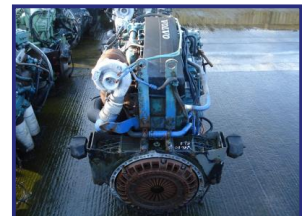

## Volvo FL6 / D6 / TD63 & TD61

### £POA

Volvo FL6 – D6, TD63 and TD61 Engines M. W. Tractors Regularly Supply A Range Of Volvo FL6 – D6, TD63 and TD61 Engines. 6 Cylinder Engines Turbo Diesel Intercooler 152 -220 BHP All of our Volvo FL6 – D6, TD63 and TD61 Engines are visually inspected (and tested if possible) by trained individuals prior to dispatch.