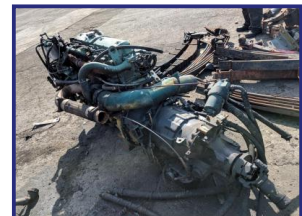

Lancaster Road, Carnaby Industrial Estate, Bridlington, East Yorkshire, YO15 3QY, UK

Truck Dismantling & CKD | Truck Engines & Truck Spare Parts | FCL-LCL Container Loading & Shipping

## Volvo Penta Engine TD640VE

**£3,000.00**

Volvo Penta Engine TD640VE Removed from Tug Full engine number: TD640VE \* 227 \* 175522 Please note the gearbox that is pictured with this engine is not included.

Product Details		
<b>Category/Type:</b>	Engines	<b>Function:</b> -
<b>Make/Model:</b>	Volvo Penta Engine TD640VE	<b>Transmission:</b> -
<b>Year:</b>	-	<b>Axle Config:</b> -
<b>Mileage:</b>	-	<b>Cab Type:</b> -
<b>Stock Ref:</b>	VOLENG-0209	