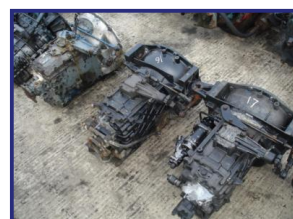

Lancaster Road, Carnaby Industrial Estate, Bridlington, East Yorkshire, YO15 3QY, UK

Truck Dismantling & CKD | Truck Engines & Truck Spare Parts | FCL-LCL Container Loading & Shipping

ZF 5 Speed

£POA

Choice of ZF Gearboxes (5 Speed) (S5-42) TYPE (S5-35/2) TYPE

Product Details	
Category/Type	Gearboxes
Make/Model	ZF 5 Speed
Year	-
Mileage	-
Stock Ref	ZFGEA-0207

Tel: +44 (0)1262 679639 | Email: sales@mwtractors.com | Fax: +44 (0)1262 677540

www.mwtractors.com