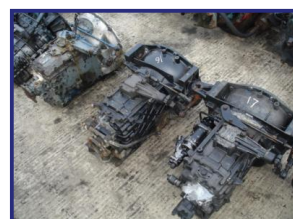

Lancaster Road, Carnaby Industrial Estate, Bridlington, East Yorkshire, YO15 3QY, UK

Truck Dismantling & CKD | Truck Engines & Truck Spare Parts | FCL-LCL Container Loading & Shipping

## ZF 5 Speed

**£POA**

Choice of ZF Gearboxes (5 Speed) (S5-42) TYPE (S5-35/2) TYPE

Product Details	
<b>Category/Type</b>	<b>Gearboxes</b>
<b>Make/Model</b>	<b>ZF 5 Speed</b>
<b>Year</b>	-
<b>Mileage</b>	-
<b>Stock Ref</b>	<b>ZFGEA-0207</b>