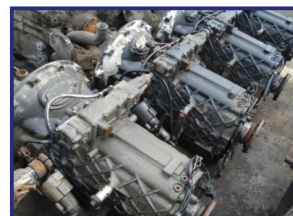

Lancaster Road, Carnaby Industrial Estate, Bridlington, East Yorkshire, YO15 3QY, UK

Truck Dismantling & CKD | Truck Engines & Truck Spare Parts | FCL-LCL Container Loading & Shipping

## ZF 6 Speed

**£POA**

Choice of ZF Gearboxes (6 Speed) (S6-66) TYPE

Product Details	
<b>Category/Type</b>	<b>Gearboxes</b>
<b>Make/Model</b>	<b>ZF 6 Speed</b>
<b>Year</b>	-
<b>Mileage</b>	-
<b>Stock Ref</b>	<b>ZFGEA-0202</b>